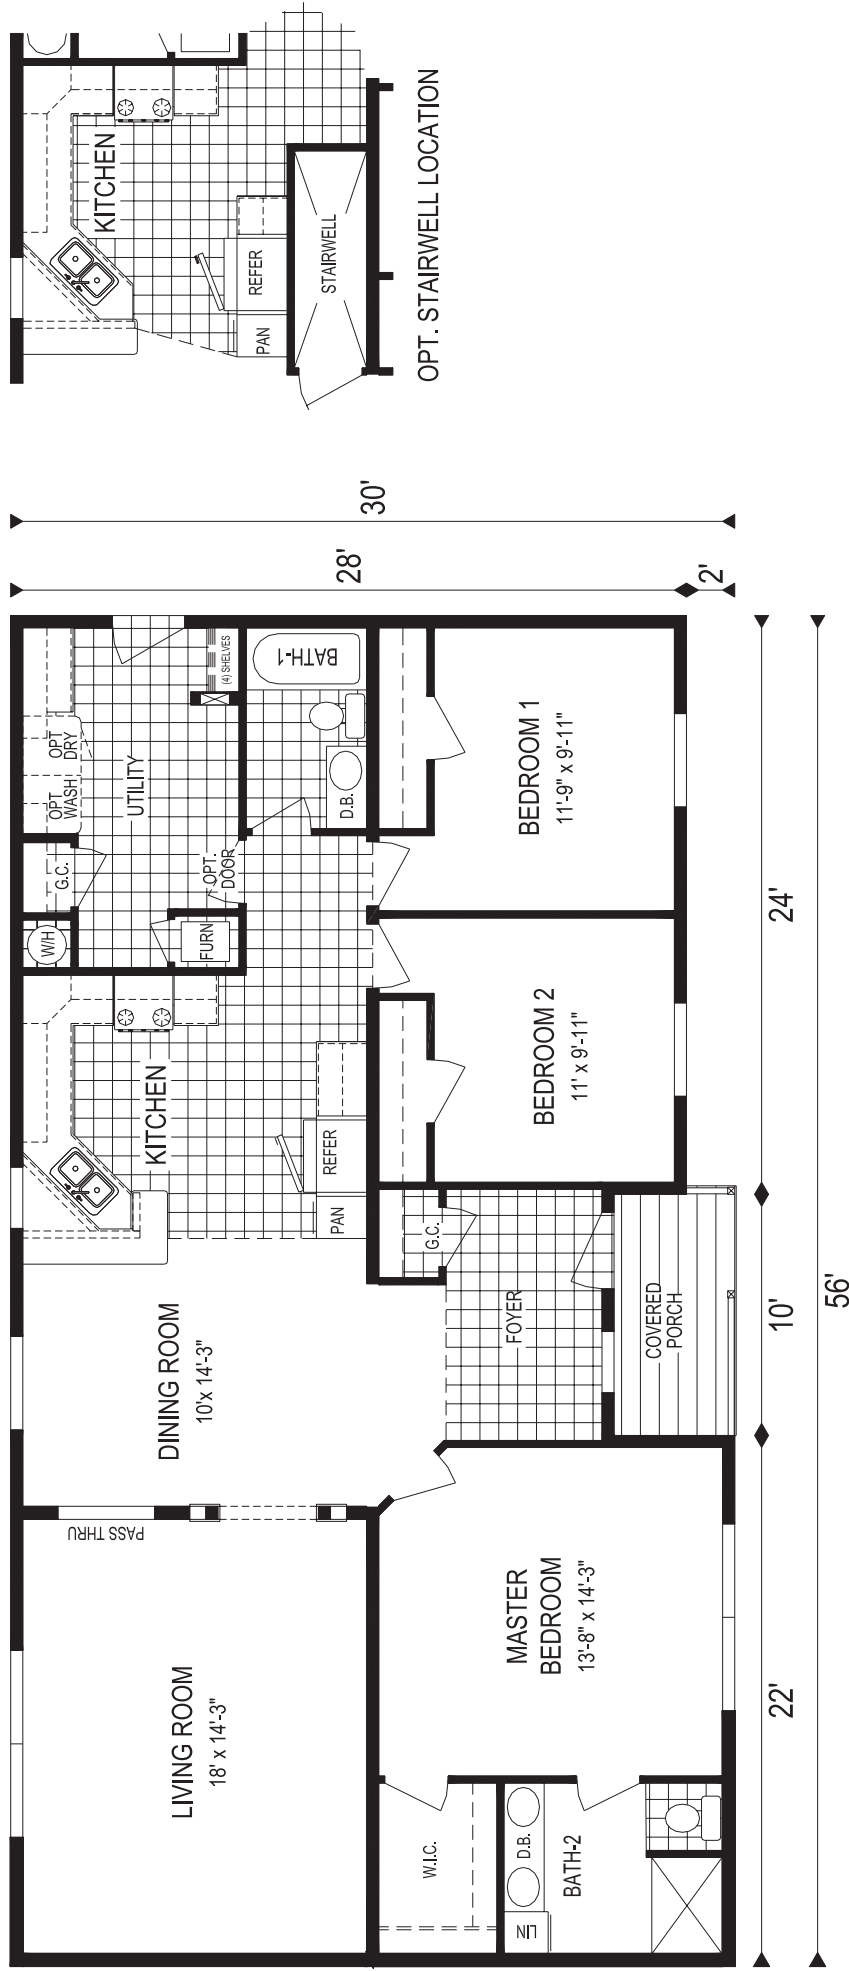

The Bolton

NR345

Approx. 1,582 Sq. Ft.
 3 Bedrooms
 2 Bathrooms

PATRIOT HOMES, INC.
 SINCE 1972