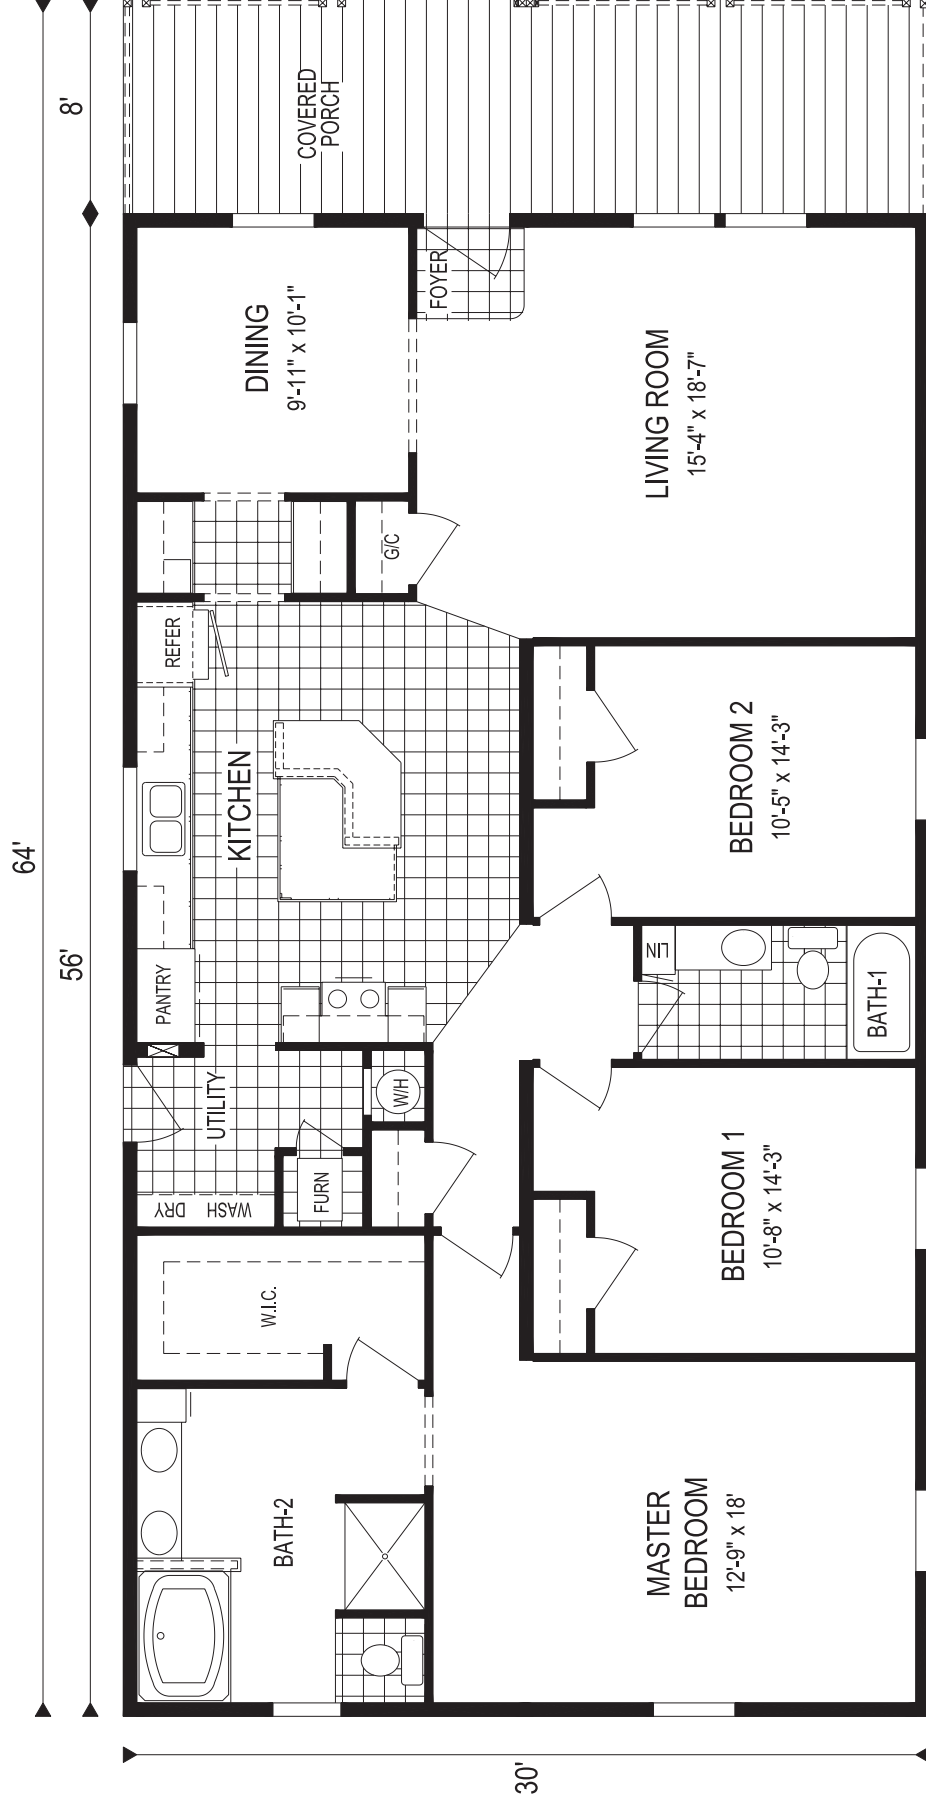

New England Cove

VA353

Approx. 1,680 Sq. Ft.
 3 Bedrooms
 2 Bathrooms

PATRIOT HOMES, INC.
 SINCE 1972