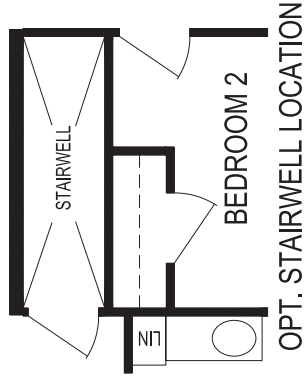

New England Cove

VA353

Approx. 1,680 Sq. Ft.
 3 Bedrooms
 2 Bathrooms

PATRIOT HOMES, INC.
 SINCE 1972